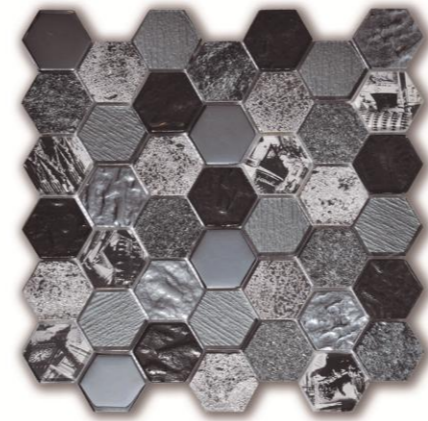

Wall / Pared

Tour Black

Wall / Pared

12"x12" Tour

Tour Black

Tour Grey

Tour Brown

3

Wall / Pared

Elements Beige

Elements Grey

Elements Black

Living Beige

Living Brown

Living Grey

Wall / Pared

12"x12" Royal-Nacar

Stripes Sunset

Stripes Champagne

Stripes Cold

Royal Grey

Nacar Arena

Nacar Nieve

Mosaic