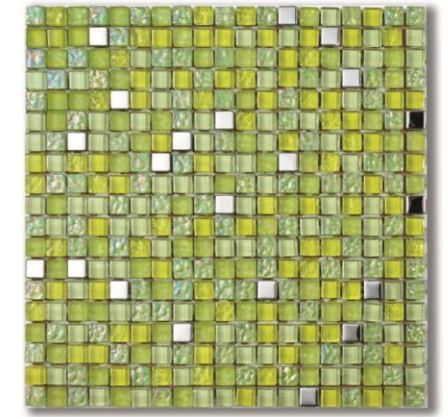

12"x12" Royal-Nacar

Stripes Sunset

Stripes Champagne

Stripes Cold

Royal Grey

Nacar Arena

Nacar Nieve

Mosaic

Essentia

Porcelain

Mosaic

Essentia

Porcelain

Artist 12"x12"

Wall / Pared

Artist Black

Artist White

Wall / Pared

Lagos 12"x12"

Lagos Duna

Lagos Night

Lagos Lima

Lagos Persia

Lagos Glacier