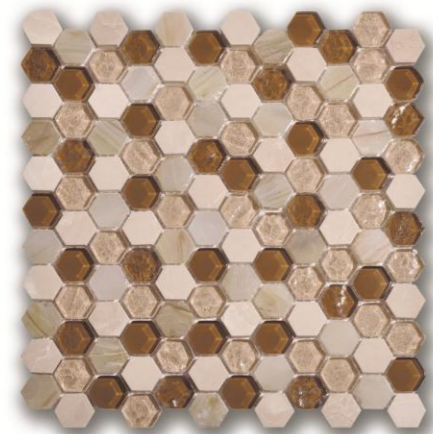

Wall / Pared

Tour Black

Wall / Pared

12"x12" Tour

Tour Black

Tour Grey

Tour Brown

3

Tour Black

Mosaic

Essentia

Porcelain

Mosaic

Essentia

Porcelain

Elements - Living 12"x12"

Wall / Pared

Elements Beige

Elements Grey

Elements Black

Living Beige

Living Brown

Living Grey

Wall / Pared

12"x12"

Mojave - Florida - Cubik

Mojave Salt

Mojave Almond

Mojave Graphite

Florida Gris

Florida Crema

Cubik Beige