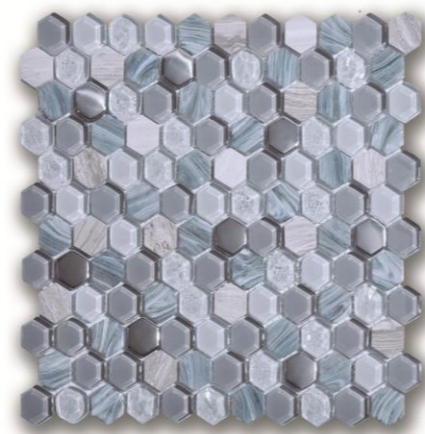

Wall / Pared

Tour Black

Wall / Pared

12"x12" Tour

Tour Black

Tour Grey

Tour Brown

3

Tour Black

Mosaic

Essentia

Porcelain

Mosaic

Essentia

Porcelain

Elements - Living 12"x12"

Wall / Pared

Elements Beige

Elements Grey

Elements Black

Living Beige

Living Brown

Living Grey

Wall / Pared