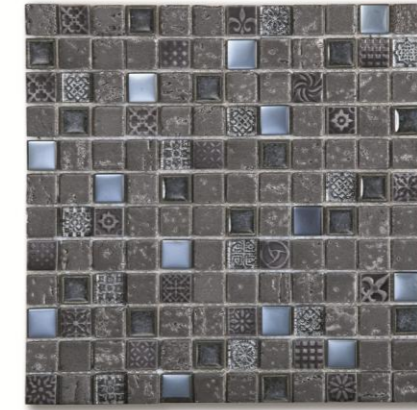

Wall / Pared

Elements Beige

Elements Grey

Elements Black

Living Beige

Living Brown

Living Grey

Wall / Pared

12"x12"

Mojave - Florida - Cubik

Mojave Salt

Mojave Almond

Mojave Graphite

Florida Gris

Florida Crema

Cubik Beige

Mosaic

Essentia

Porcelain

Mosaic

Essentia

Porcelain

Quartz 12"x12"

Wall / Pared

Wall / Pared

Imperium 12"x12"

Mosaic

Mosaic

Quartz Grey

Quartz White

Quartz Black

Imperium Gold