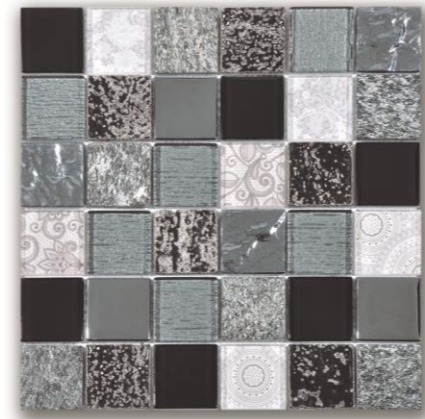

Wall / Pared

Tour Black

Wall / Pared

12"x12" Tour

Tour Black

Tour Grey

Tour Brown

3

Tour Black

Mosaic

Essentia

Porcelain

Mosaic

Essentia

Porcelain

Elements - Living 12"x12"

Wall / Pared

Elements Beige

Elements Grey

Elements Black

Living Beige

Living Brown

Living Grey

Wall / Pared