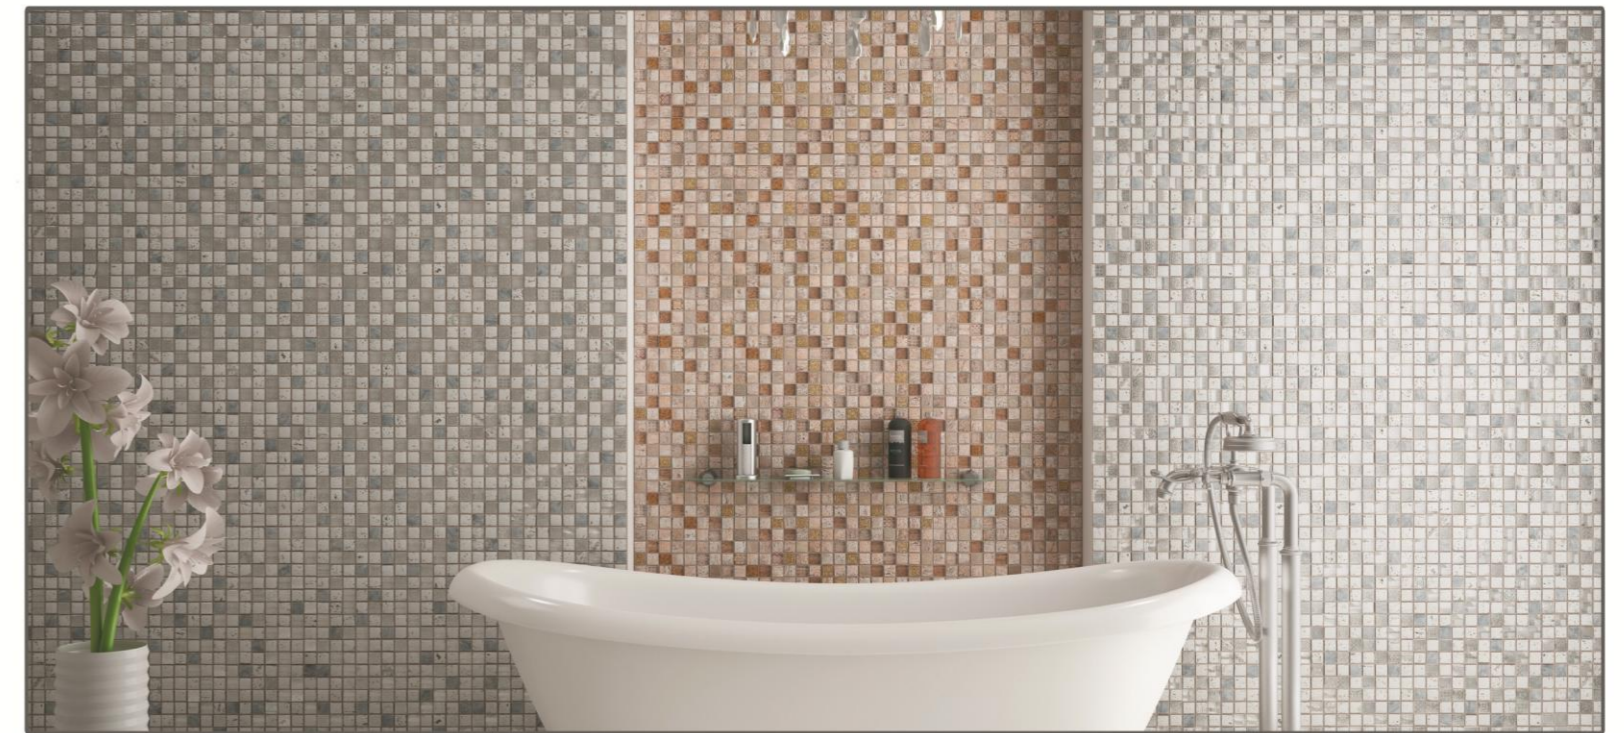

Imperium Graphite

Imperium Silver

Essentia

Essentia

Porcelain

Porcelain

Safari 12"x12"

Wall / Pared