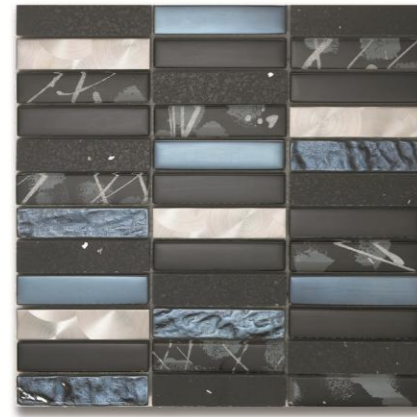

Essentia

Porcelain

Mosaic

Essentia

Porcelain

Artist 12"x12"

Wall / Pared

Artist Black