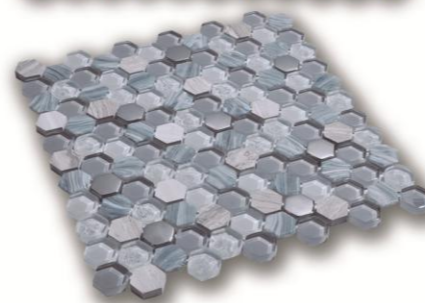

Wall / Pared

Tour Black

Wall / Pared

12"x12" Tour

Tour Black

Tour Grey

Tour Brown

3

Tour Black

Mosaic

Essentia

Porcelain

Mosaic

Essentia

Porcelain

Elements - Living 12"x12"

Wall / Pared

Elements Beige

Elements Grey

Elements Black

Living Beige

Living Brown

Living Grey

Wall / Pared