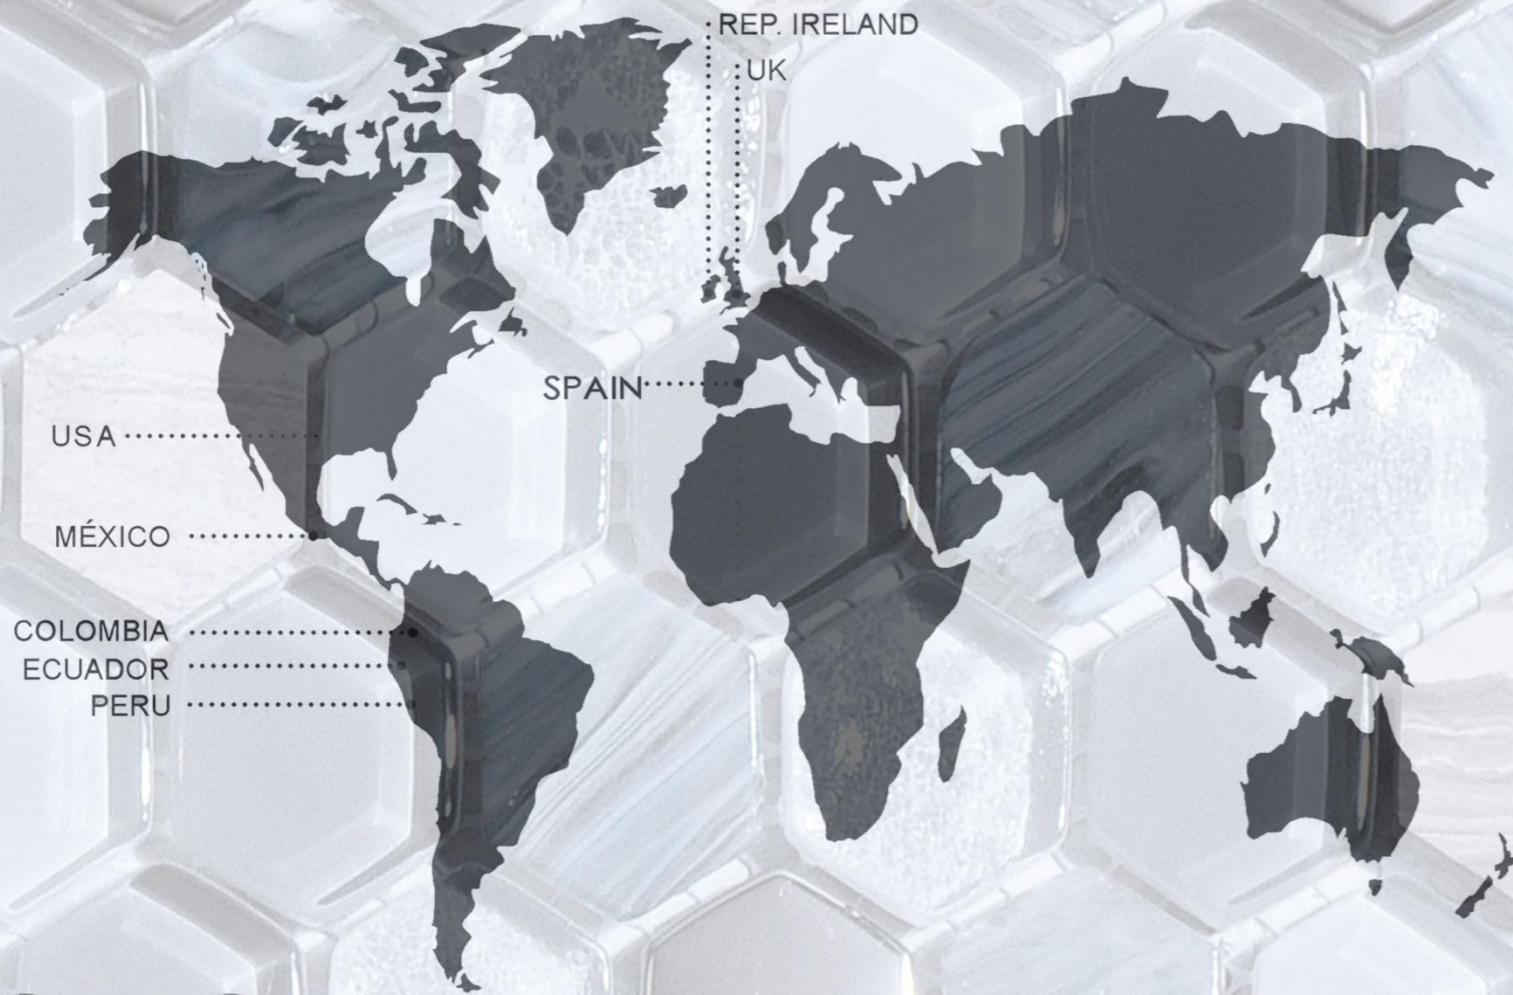

esS^{entia}

intermateX
USA

[http:// www.intermatex-usa.com](http://www.intermatex-usa.com)
E-mail: info@intermatex-usa.com