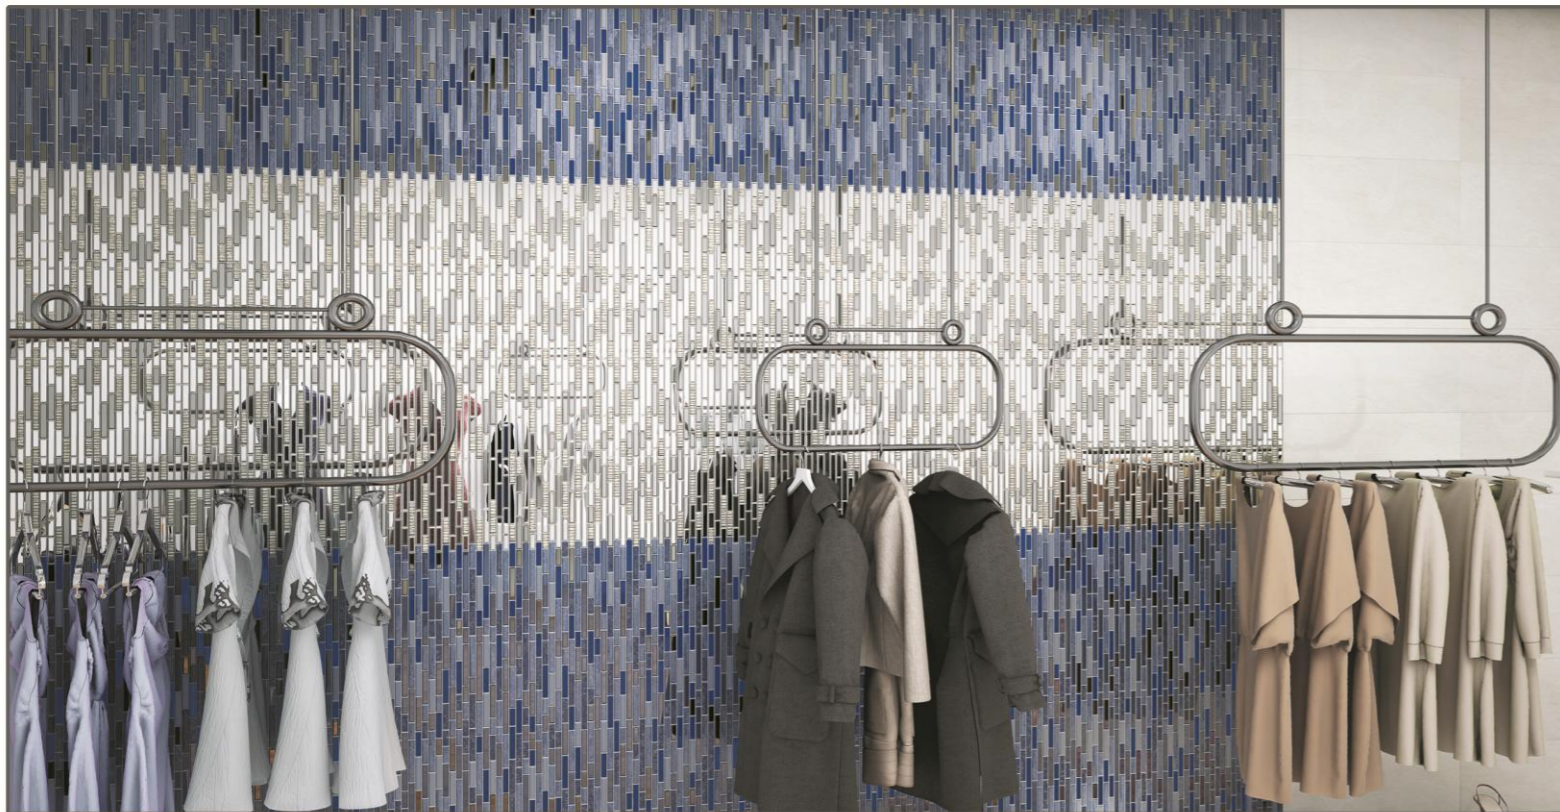

Imperium Graphite

Imperium Silver

Essentia

Essentia

Porcelain

Porcelain

Safari 12"x12"

Wall / Pared