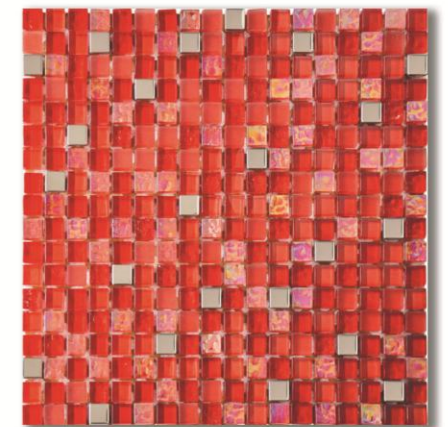

Artist White

Wall / Pared

Lagos 12"x12"

Lagos Duna

Lagos Night

Lagos Lima

Lagos Persia

Lagos Glacier